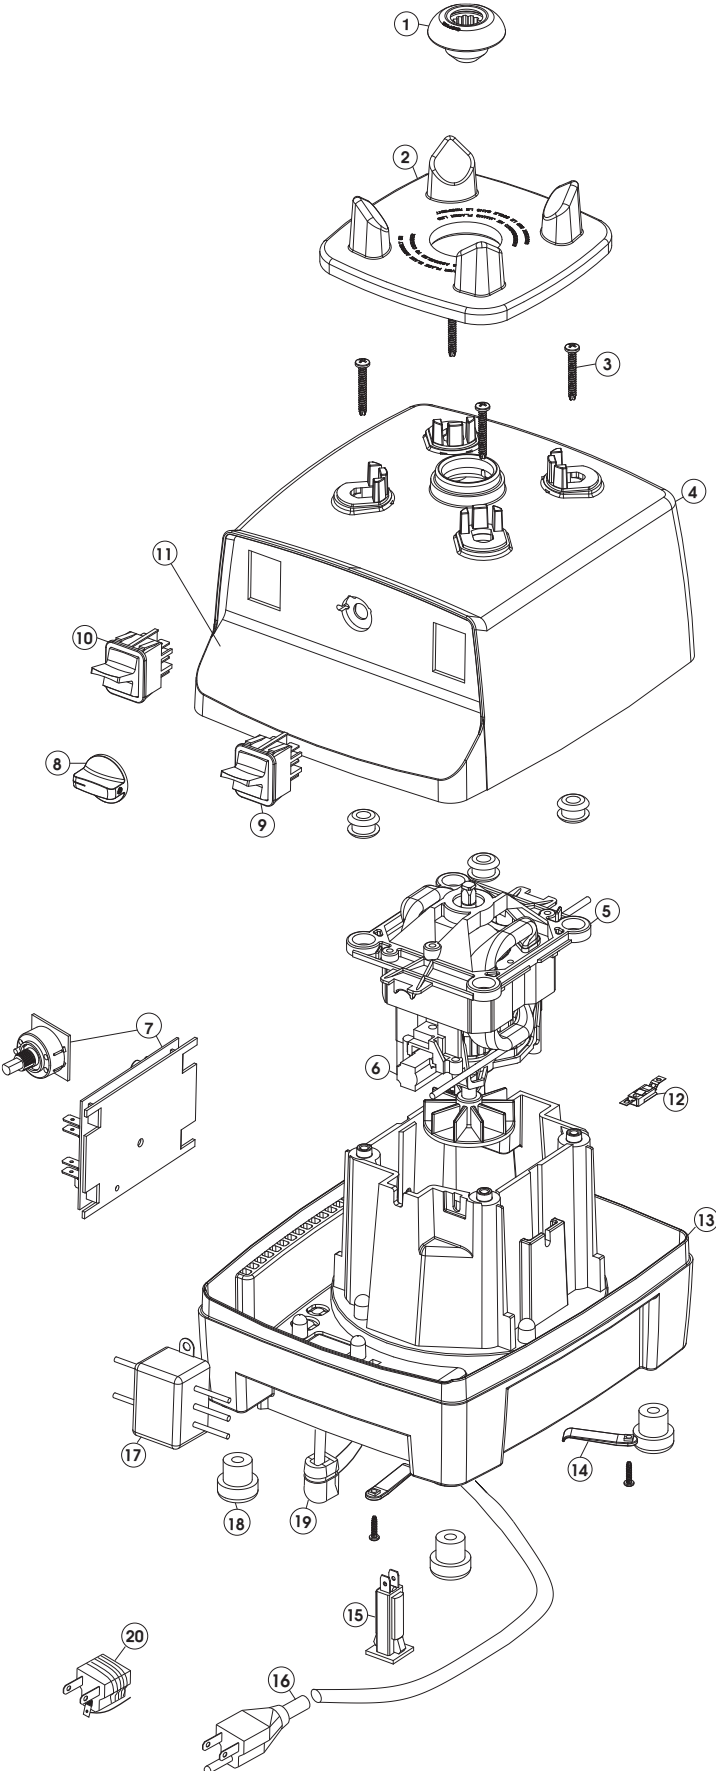

# Drink Machine Variable Speed

# Drink Machine Variable Speed Parts List – 100V (Japan), 120V, 120V (Taiwan), 120V EMC (Taiwan), 220/240V

NO.	NEW PART NO.	OLD PART NO.	DESCRIPTION	VOLTAGE	QTY./PACK
1	891	891	Drive Socket Assembly	All	1
1	15546	15546	Drive Socket Assembly (Set of 2)	All	2
1	15547	15547	Drive Socket Assembly (Set of 5)	All	5
2	791	791	Centering Pad	All	1
3	15726	FST102	Upper Shell Retainer Screws (4)	All	4
4	15757	PLS107	Upper Base Shell - Grey	All	1
4	15728	PLS111	Upper Base Shell - Black	All	1
5	15674	ASY154	Variable Speed Motor Assembly	220/240V	1
5	15676	ASY143	Variable Speed Motor Assembly*	220/240V	1
5	15670	ASY131	Variable Speed Motor Assembly	100/120/120V EMC	1
6	764	764	Brush Replacement Kit	All	2
7	15763	CTL111	Speed Control Circuit Board & Rotary Switch	220/240V	1
7	15762	CTL103	Speed Control Circuit Board & Rotary Switch	100/120/120V EMC	1
8	15732	PLS207	Control Knob	All	1
9	15758	CTL104	On/Off Switch	All	1
10	15764	CTL105	High/Low Switch - Variable	All	1
11	LBL102	LBL102	Variable Speed Drink Machine Label	All	1
12	824	824	Thermal Protector Kit	100/120/120V EMC	1
NOT SHOWN	15515	15515	Thermal Switch Assembly Kit*	220/240V	1
13	15760	ASY101	Base Frame Assembly	All	1
14	793	793	Cord Retainer Clip & Screw	All	4
NOT SHOWN	15759	CTL109	Power Resistor*	220/240V	1
NOT SHOWN	15761	CTL112	Circuit Breaker*	220/240V	1
15	15735	CTL151	Circuit Breaker	220/240V	1
16	By Country	By Country	Power Cord	220/240V	1
16	15756	WIR100	Power Cord	120V	1
16	15737	PLG117	Power Cord	100V	1
16	15738	PLG133	Power Cord	120V EMC	1
17	15739	CTL509	EMI Filter	220/240V	1
17	15740	CTL131	EMI Filter	100V	1
17	15741	CTL515	EMI Filter	120V EMC	1
18	794	794	Rubber Feet (4)	All	4
19	15742	FST815	Power Cord Strain Relief	220/240V	1
19	15743	CON800	Power Cord Strain Relief	100/120/120V EMC	1
20	15745	CTL125	Japanese Adapter	100V	1
NOT SHOWN	15748	n/a	Base Frame Channel (3)	All	3

\*Machines before Serial No. 000768A059210356